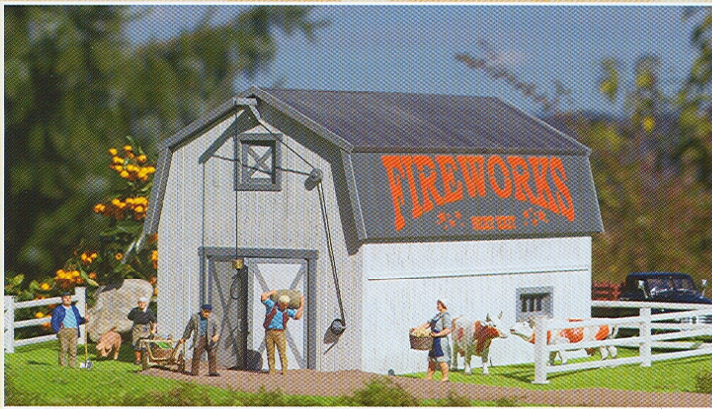

62120 Weiße Scheune / White Barn